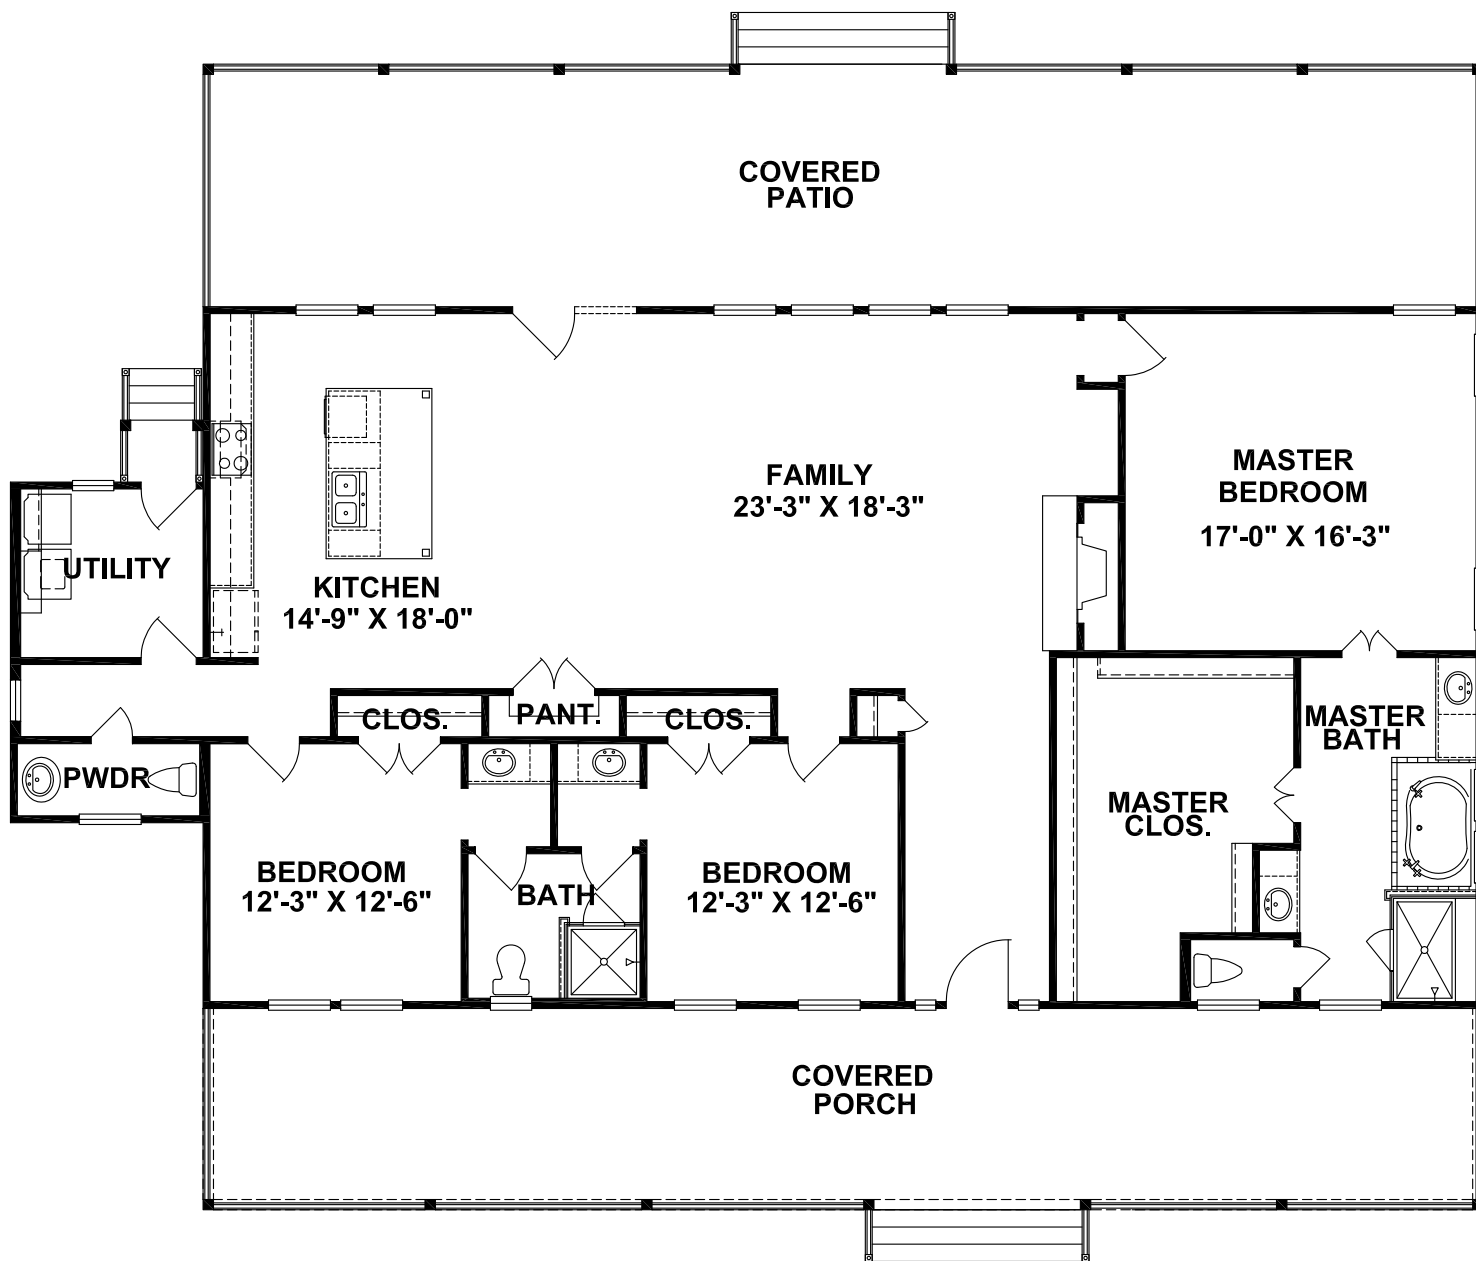

# SWEETWATER - W

2262 SQ. FT.  
71'-5" x 55'-6"

WINDOW PLACEMENT, ROOF LINE AND PORCHES MAY VARY BY ELEVATION. SQUARE FOOTAGE AND ROOM DIMENSIONS ARE APPROXIMATE. VARIANCES IN SQUARE FOOTAGE MAY OCCUR IN DIFFERENT ELEVATIONS OR WHEN SPECIAL FEATURES ARE SUBJECT TO CHANGE WITHOUT NOTICE. THESE PLANS AND SPECIFICATIONS ARE COPYRIGHTED AND MAY NOT BE USED WITHOUT THE EXPRESS WRITTEN CONSENT OF PARTNERS IN BUILDING, L.P. THIS COPYRIGHT NOTICE AND WARNING IS "COPYRIGHT MANAGEMENT INFORMATION" UNDER THE DIGITAL MILLENNIUM COPYRIGHT ACT, 17 U.S.C. § 1202, AND IS UTILIZED TO PREVENT AND POLICE COPYRIGHT INFRINGEMENT. ©PARTNERS IN BUILDING L.P. 2015 DO NOT REMOVE OR MODIFY THIS NOTICE